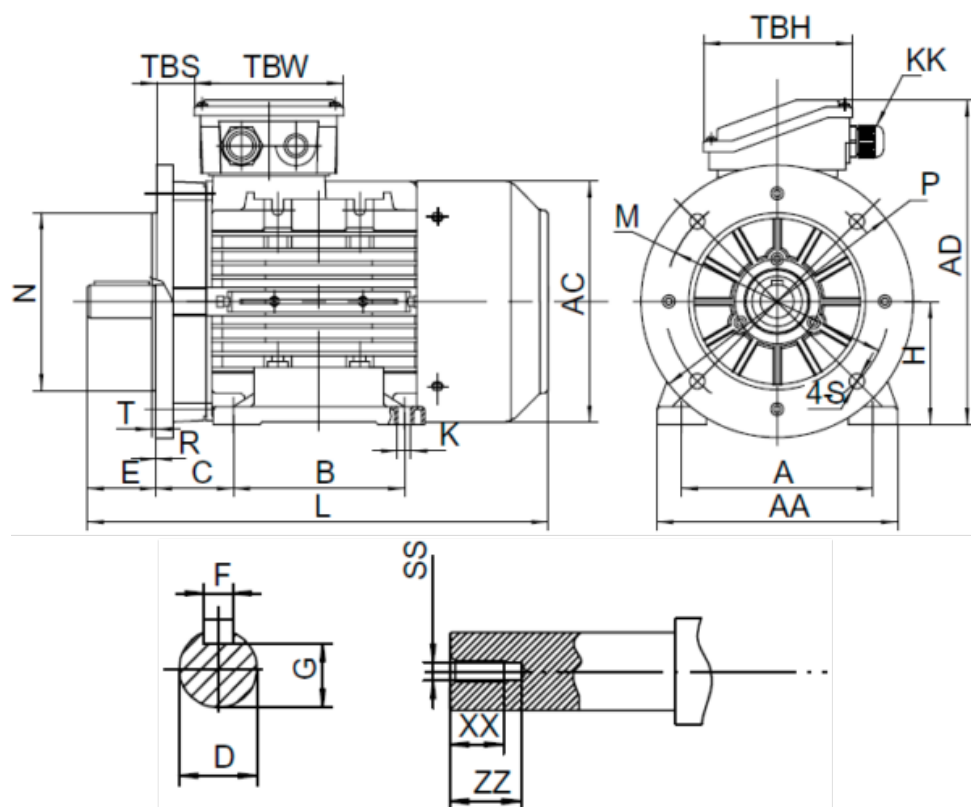

Data Sheet

Article number: 25180185022740

Description: Kleedrive T3A 160L-2 18.5kw 2800 rpm UL/CSA
3x400/690V 50 HZ IP55 B5 Eff=92,4%

Measures

A = 254	F = 12	TBW = 148
AA = 314	G = 37	XX = 36
AC = Ø314	H = 160	ZZ = 45
AD = 391	HD = 231	
B = 254	L = 660	
C = 108	SS = M16	
D = Ø42	TBH = 148	
E = 110	TBS = 64	